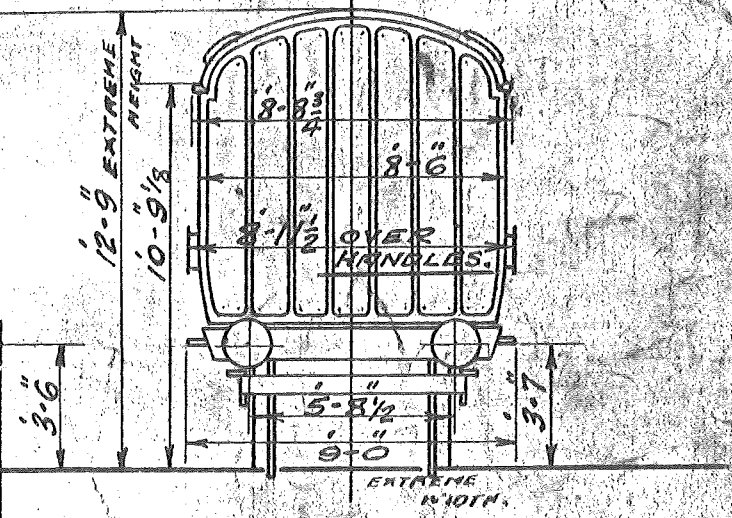

O. THIRD CLASS CARRIAGE.

CODE: 12XX²¹

Diagram

GENERAL DRG. N° 5172-C.
UNDERFRAME DRG. N° 5173-C.
BOGIE DRG. N° 5174-C.

BUILT AT DUKINFIELD 1915.

Late M.S.J. & A
CARRIAGE N° 1. 81. 94
 101. 102. 103.
 New Carriage N°
 662, 676, 686,
 666, 672, 682.

9. THIRD COMPARTMENTS.
90 SEATS.

T. C. G.
WEIGHT 27-7-0
ELECTRIC LIGHT.
VACUUM BRAKE.