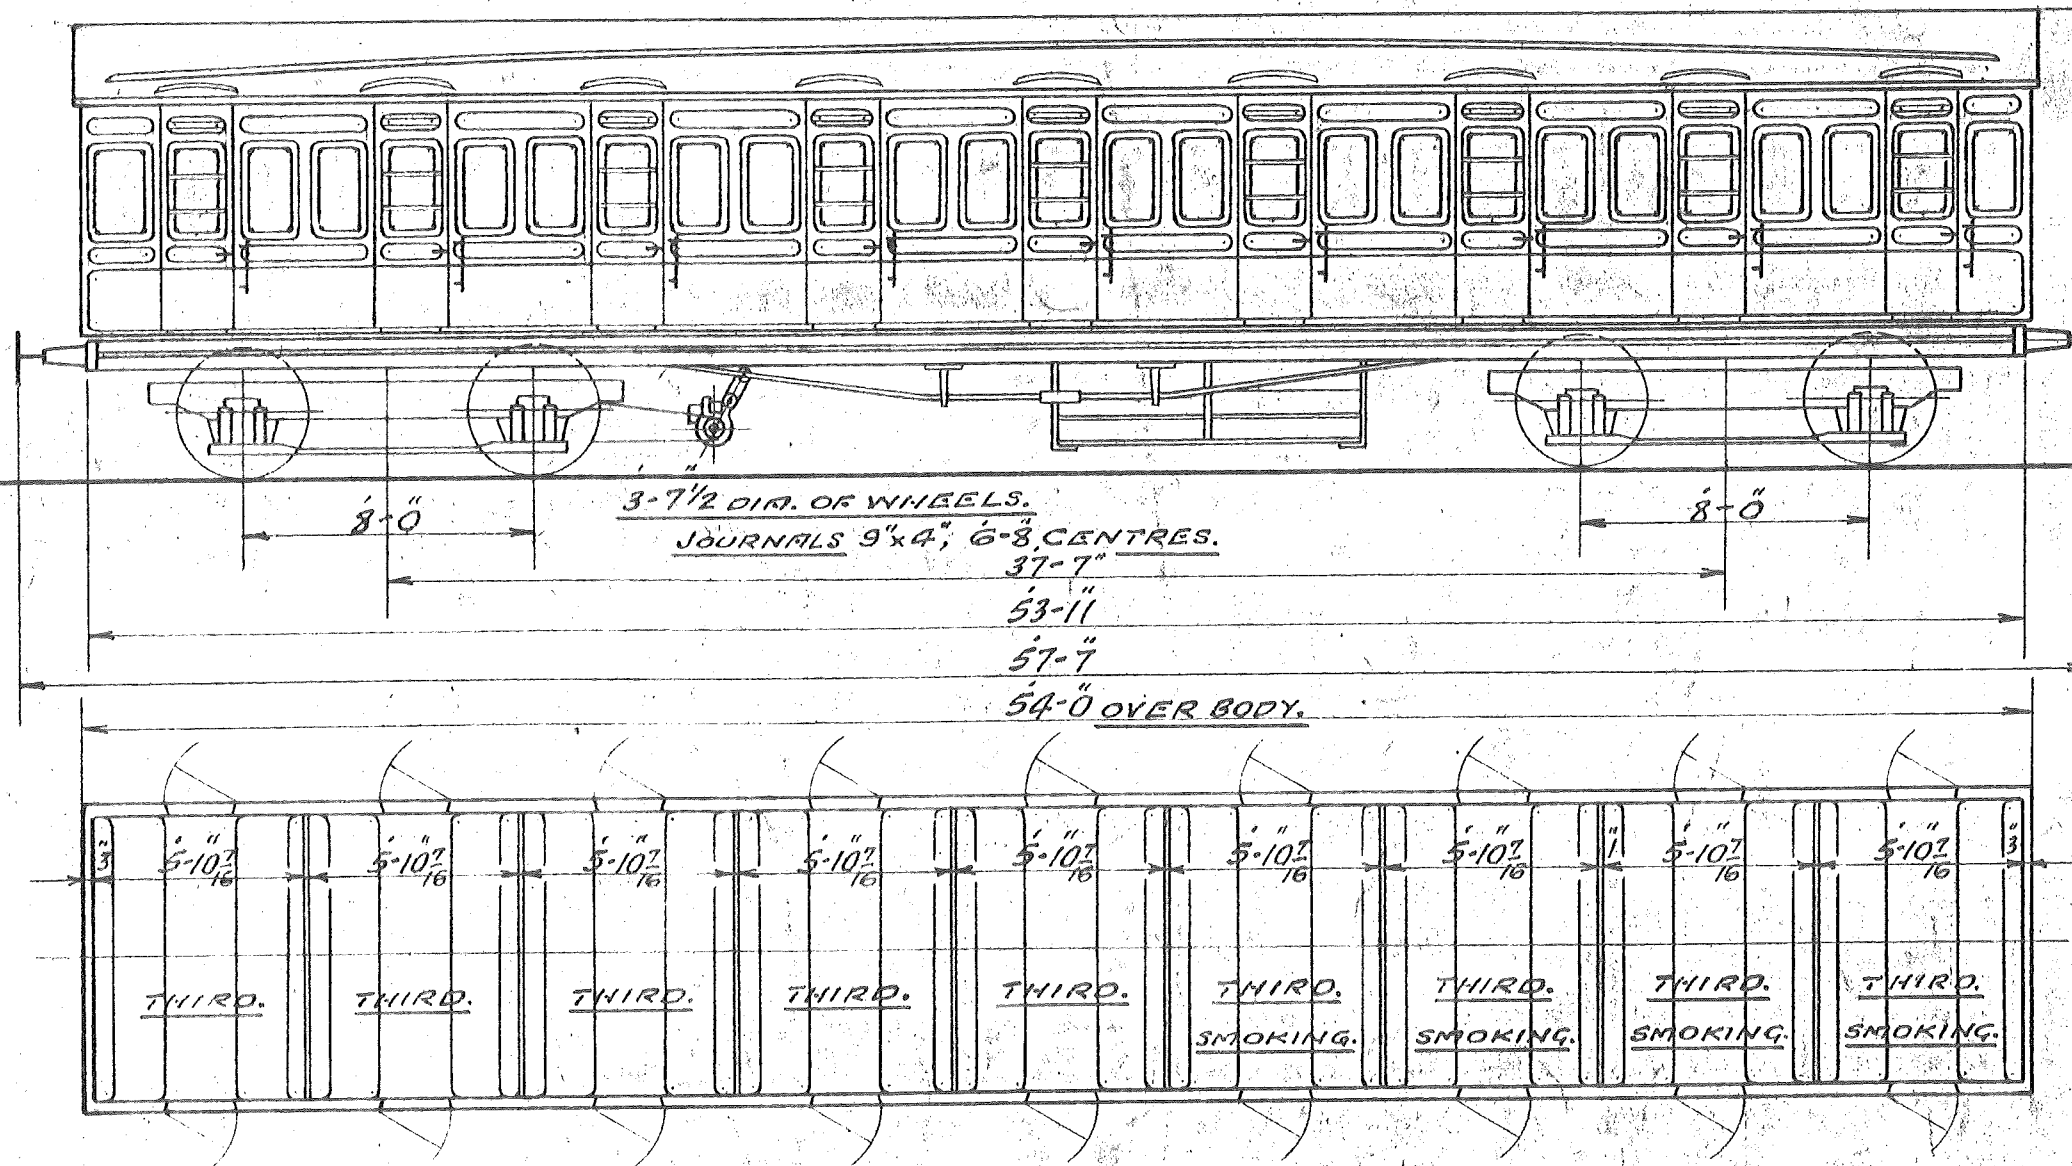

O. THIRD CLASS CARRIAGE.

CODE: 12XX²¹

Diagram

GENERAL DRG. N° 5172-C.
UNDERFRAME DRG. N° 5173-C.
BOGIE DRG. N° 5174-C.

BUILT AT DUKINFIELD 1915.

Late M.S.J. & A
CARRIAGE N° 1. 81. 94
 101. 102. 103.
 New Carriage N°
 662, 676, 686,
 666, 672, 682.

9. THIRD COMPARTMENTS.
90 SEATS.

T. C. G.
WEIGHT 27-7-0
ELECTRIC LIGHT.
VACUUM BRAKE.